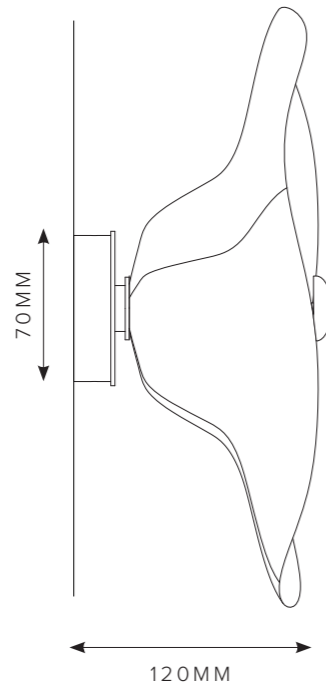

## PERLA WALL SCONCE

### DESCRIPTION:

Inspired by the delicate form of an oyster shell, our Perla wall sconce is an elegantly versatile piece, designed to be used as either a standalone luminaire or as an artistic arrangement featuring multiple pieces.

### DETAILS:

GLASS SHADE QTY:	1
WEIGHT:	3 KG
DIMENSIONS:	< Ø300MM X 120MM
MATERIAL:	GLASS + BRASS
LIGHT SOURCE:	4W LED PER SHADE
COLOUR TEMPERATURE:	ADJUSTABLE BASED ON LAMP SPEC
DRIVER:	DALI / PHASE / 0-10V
CRI:	>90
PRODUCT CODE:	PERLA-W01