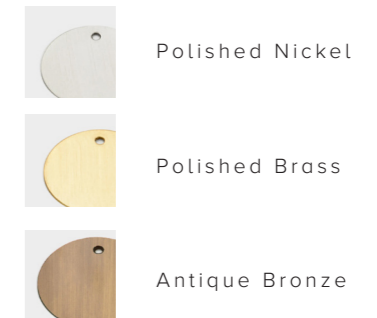

FRAME FINISHES:

WE WELCOME BESPOKE ENQUIRIES:

Available on request. Please contact office@nultybespoke.co.uk for more details.