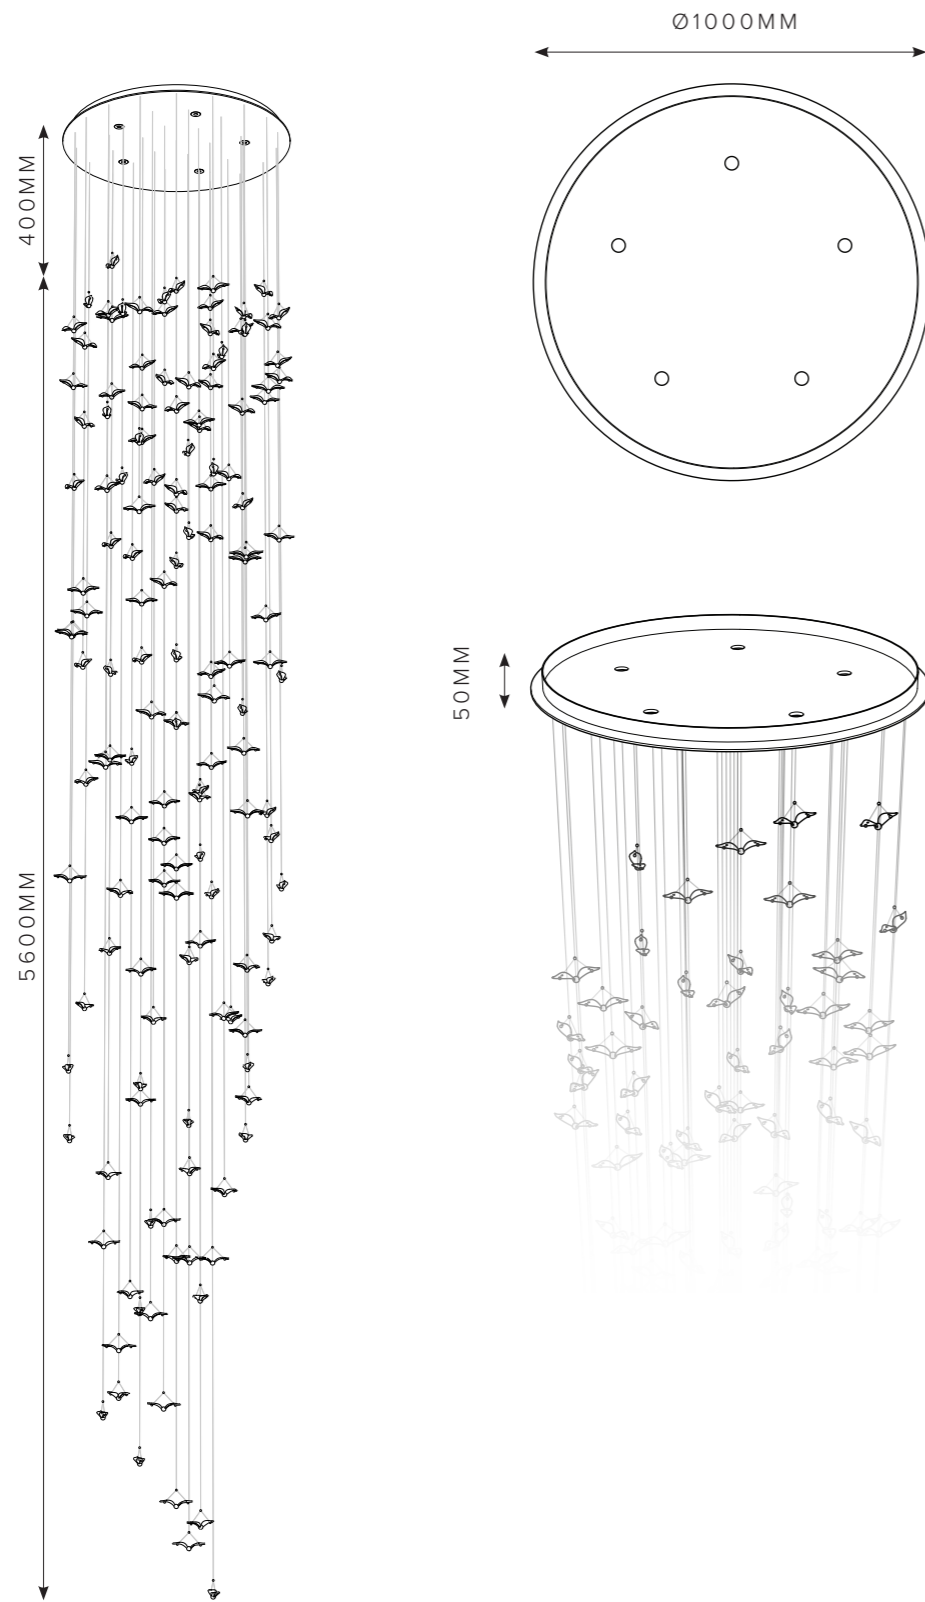

## ON THE WING STAIRWELL 6 METRE

### DESCRIPTION:

Playful and poetic, our six-metre On The Wing composition has been designed to create a theatrical focal point in a grand staircase.

Each installation can be configured to suit the spatial requirements of a scheme and features multiple crackled glass birds, which can be attached to a ceiling canopy or individual suspended from the ceiling using brass or nickel fixings.

### DETAILS:

BIRD QUANTITY:	145
WEIGHT:	50 KG
DIMENSIONS:	Ø1000MM X 5600MM
DROP HEIGHT:	400 MM
CEILING CANOPY FINISH:	WHITE MATTE RAL 9010
CABLE FINISH:	STAINLESS STEEL
LIGHT SOURCE:	GU10 LED INTERNAL TO CANOPY
COLOUR TEMPERATURE:	2700K / 3000K
DIMMING:	DALI / PHASE / 0-10V
CRI:	>90
PRODUCT CODE:	WING-6M

### FIXING DETAIL:

Brass

Nickel