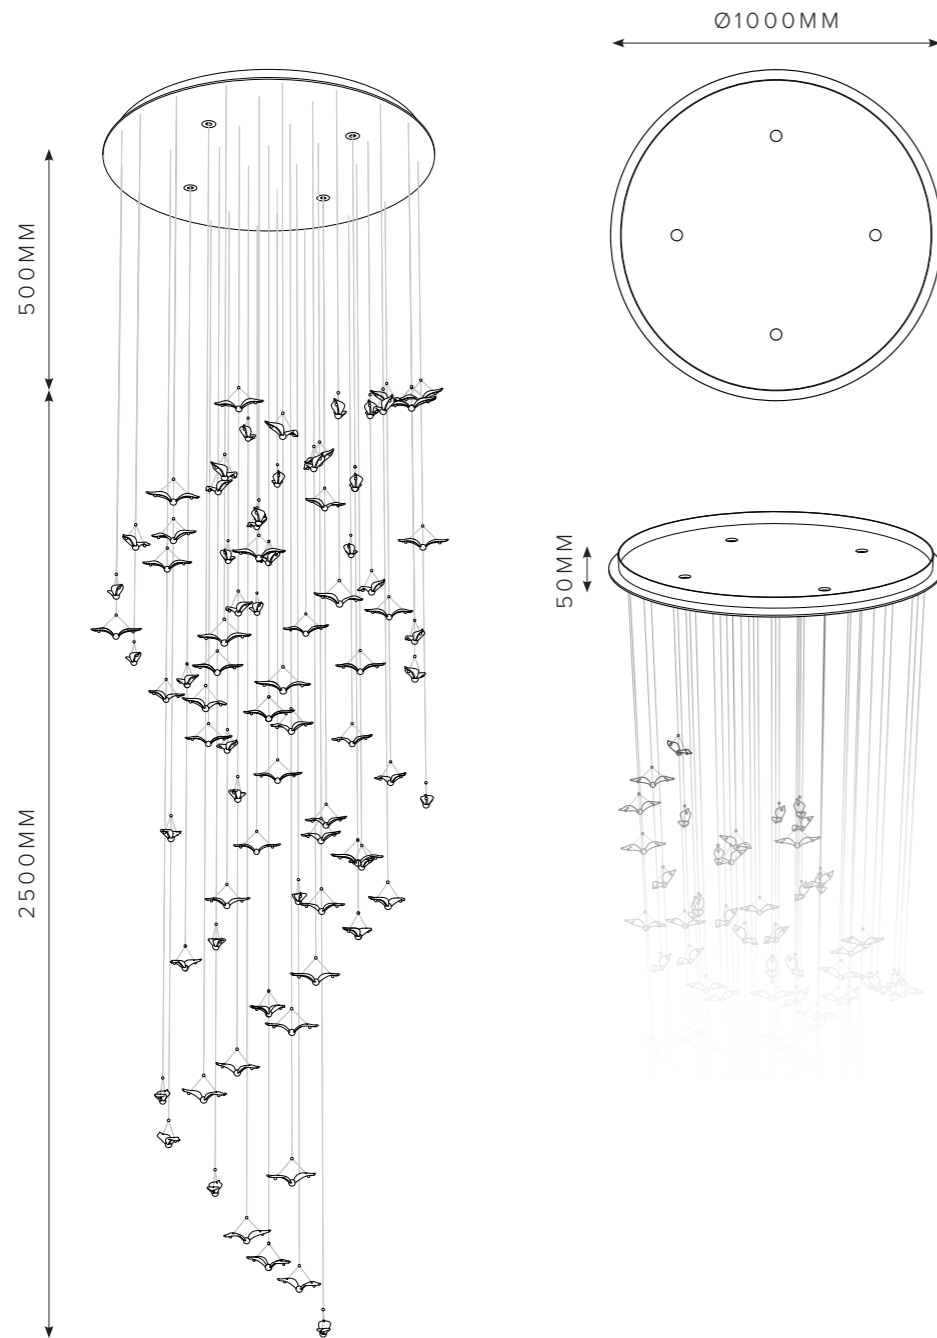

ON THE WING STAIRWELL 3 METRE

DESCRIPTION:

Graceful and expressive, our three-metre On The Wing composition has been designed to complement a staircase with a drop height of either one or two stories.

Each installation can be configured to suit the spatial requirements of a scheme and features multiple crackled glass birds, which can be attached to a ceiling canopy or individual suspended from the ceiling using brass or nickel fixings.

DETAILS:

BIRD QUANTITY:	81
WEIGHT:	40 KG
DIMENSIONS:	Ø1000MM X 2500MM
DROP HEIGHT:	500 MM
CEILING CANOPY FINISH:	WHITE MATTE RAL 9010
CABLE FINISH:	STAINLESS STEEL
LIGHT SOURCE:	GU10 LED INTERNAL TO CANOPY
COLOUR TEMPERATURE:	2700K / 3000K
DIMMING:	DALI / PHASE / 0-10V
CRI:	>90
PRODUCT CODE:	WING-3M