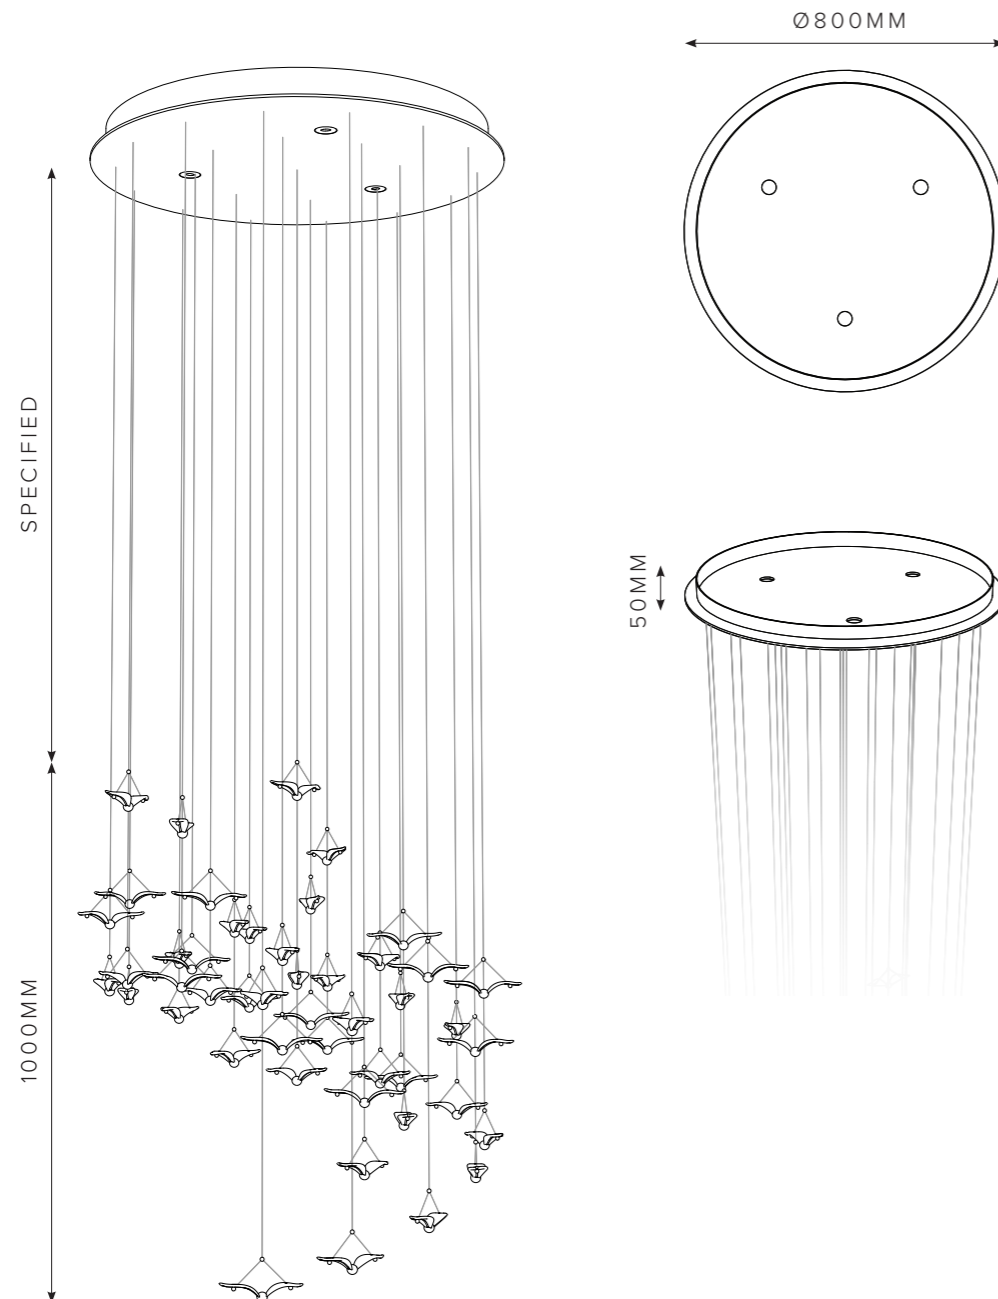

ON THE WING SMALL DINING

DESCRIPTION:

An original and playful focal point, our Small On The Wing composition has been designed to elevate an intimate dining table setting.

Each installation can be configured to suit the spatial requirements of a scheme and features multiple crackled glass birds, which can be attached to a ceiling canopy or individual suspended from the ceiling using brass or nickel fixings.

DETAILS:

BIRD QUANTITY:	47
WEIGHT:	20 KG
DIMENSIONS:	Ø800MM X 1000MM
DROP HEIGHT:	SPECIFIED
CEILING CANOPY FINISH:	WHITE MATTE RAL 9010
CABLE FINISH:	STAINLESS STEEL
LIGHT SOURCE:	GU10 LED INTERNAL TO CANOPY
COLOUR TEMPERATURE:	2700K / 3000K
DIMMING:	DALI / PHASE / 0-10V
CRI:	>90
PRODUCT CODE:	WING-S01

BIRD MATERIAL:

Clear
Crackled
Glass

FIXING DETAIL:

Brass

Nickel

WE WELCOME BESPOKE ENQUIRIES:

Available on request. Please contact office@nultybespoke.co.uk for more details.